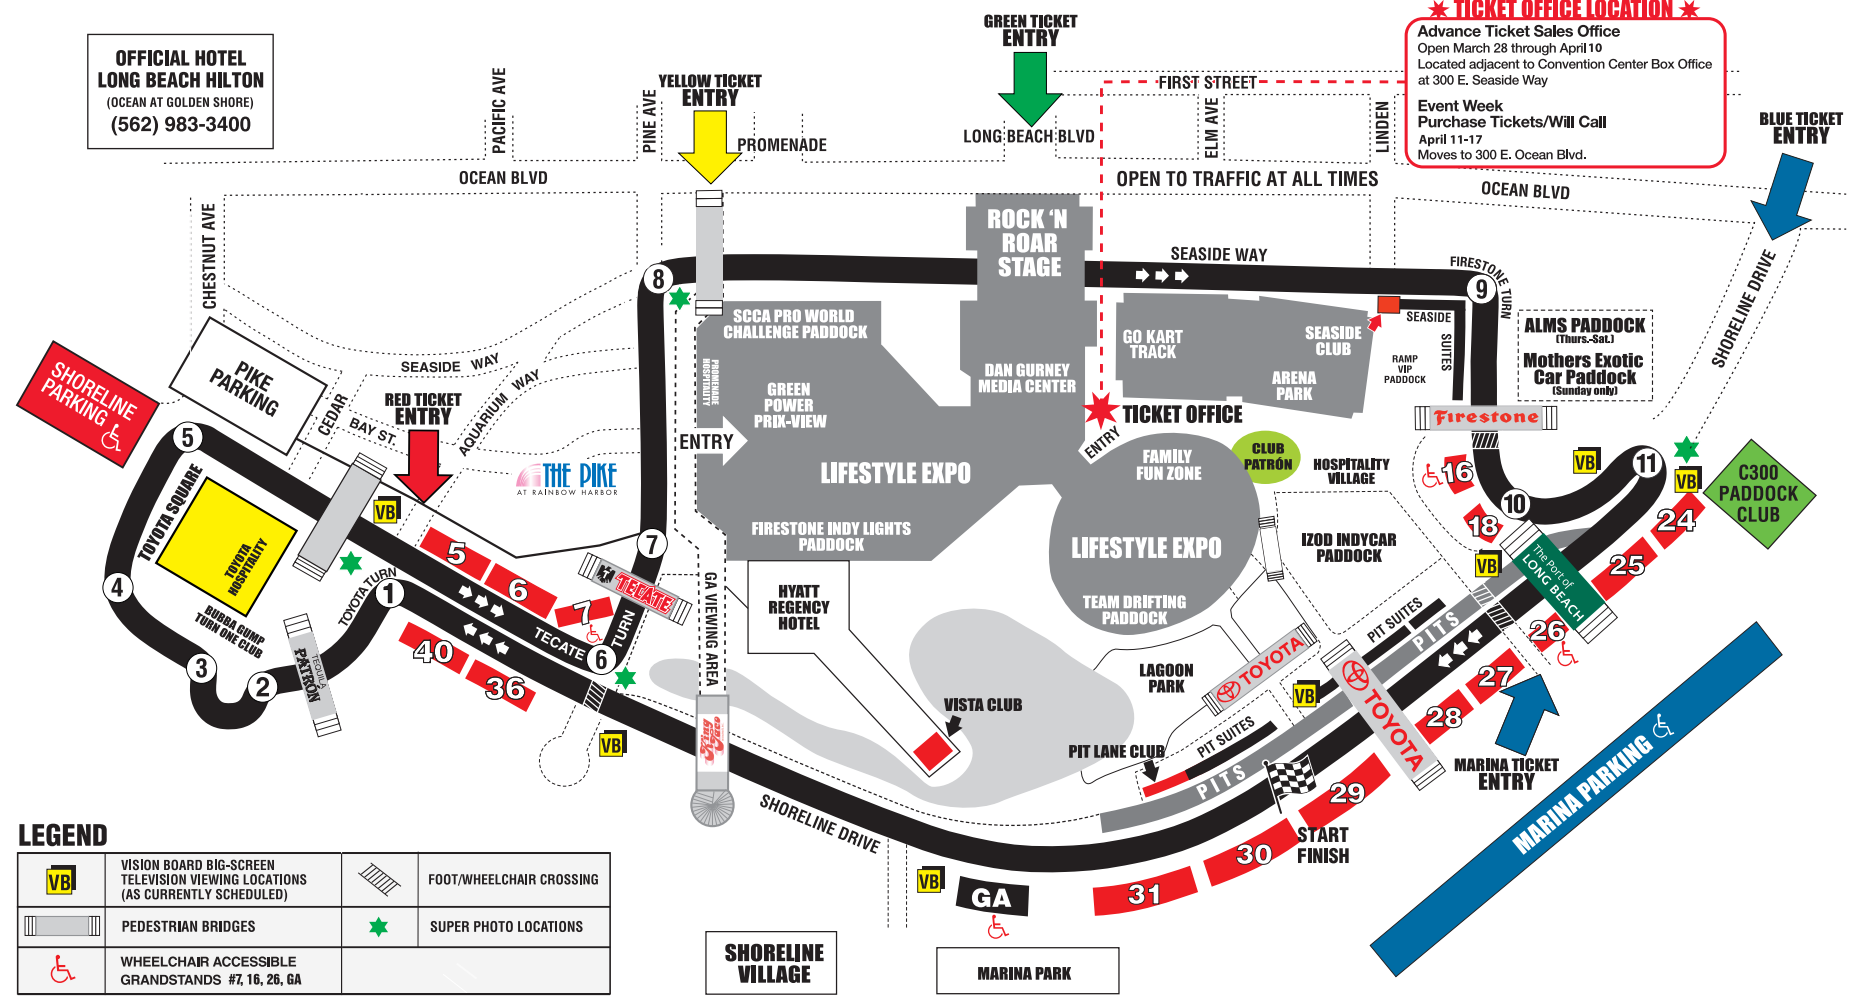

2011 TOYOTA GRAND PRIX OF LONG BEACH CIRCUIT MAP

OFFICIAL HOTEL
LONG BEACH HILTON
 (OCEAN AT GOLDEN SHORE)
 (562) 983-3400

*** TICKET OFFICE LOCATION ***
 Advance Ticket Sales Office
 Open March 28 through April 10
 Located adjacent to Convention Center Box Office
 at 300 E. Seaside Way
 Event Week
 Purchase Tickets/Will Call
 April 11-17
 Moves to 300 E. Ocean Blvd.

LEGEND

	VISION BOARD BIG-SCREEN TELEVISION VIEWING LOCATIONS (AS CURRENTLY SCHEDULED)		FOOT/WHEELCHAIR CROSSING
	PEDESTRIAN BRIDGES		SUPER PHOTO LOCATIONS
	WHEELCHAIR ACCESSIBLE GRANDSTANDS #7, 16, 26, GA		