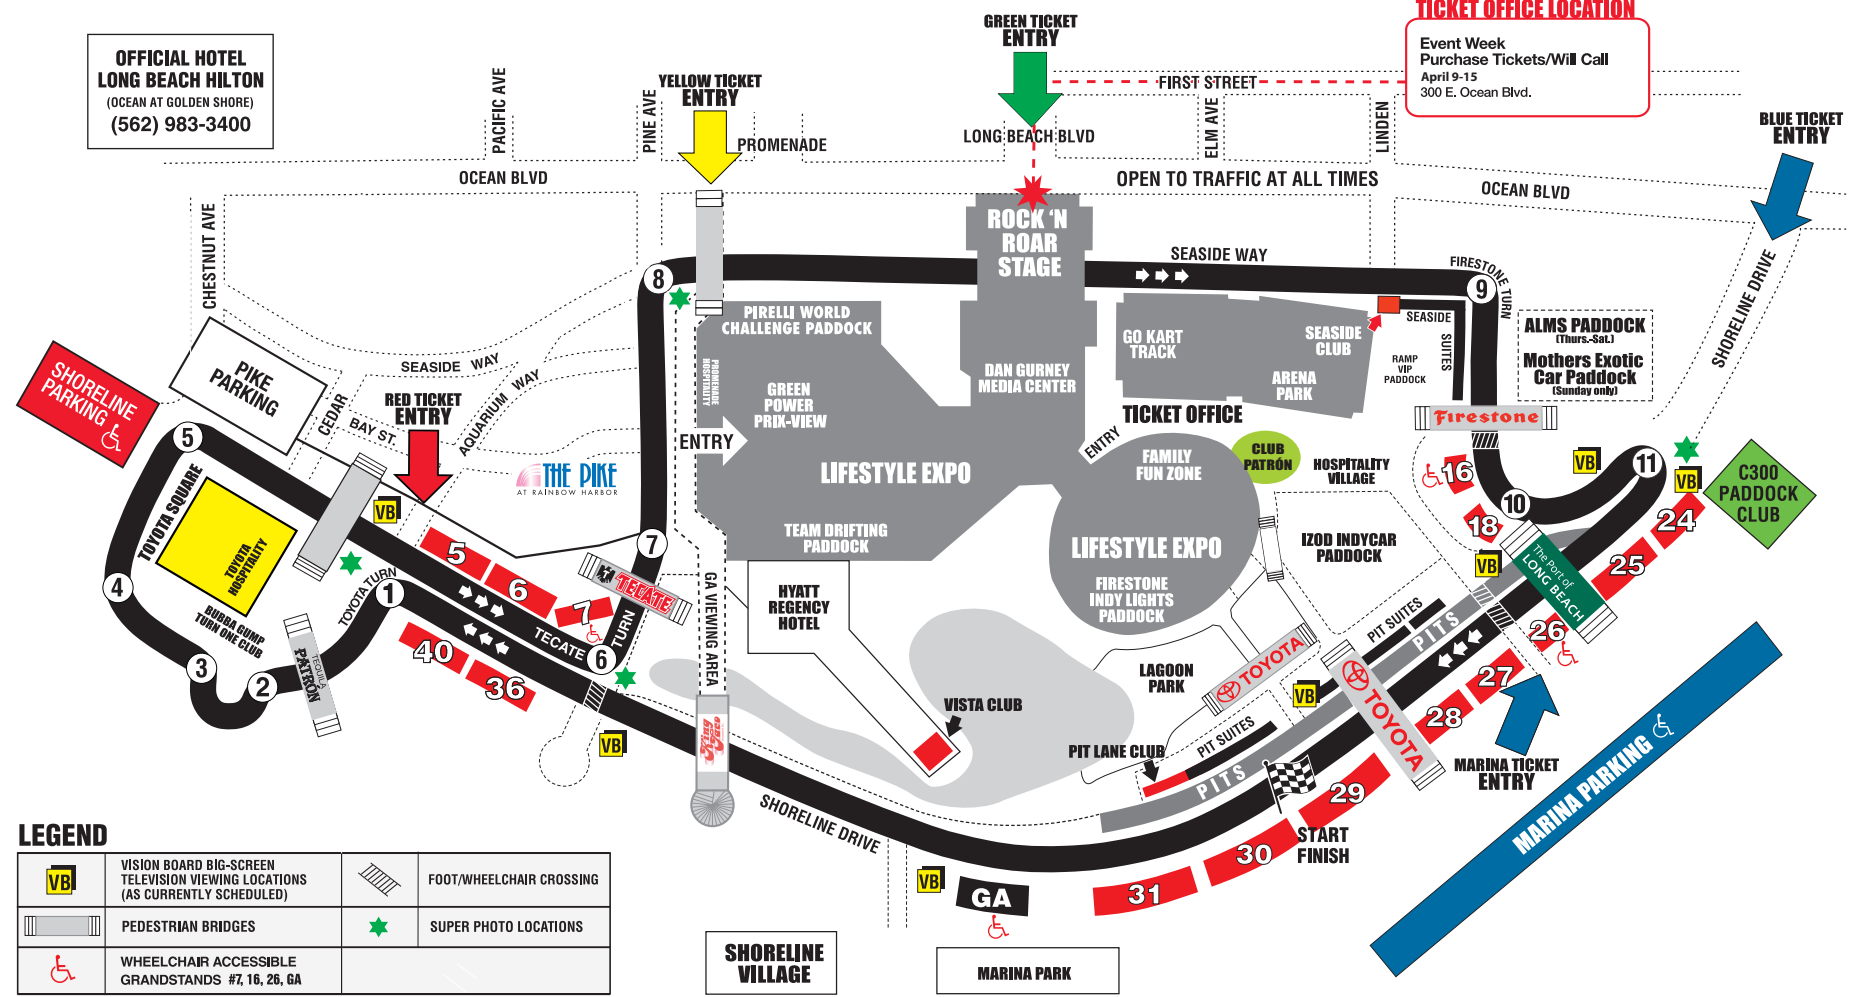

2012 TOYOTA GRAND PRIX OF LONG BEACH CIRCUIT MAP

OFFICIAL HOTEL
LONG BEACH HILTON
 (OCEAN AT GOLDEN SHORE)
 (562) 983-3400

TICKET OFFICE LOCATION
 Event Week
 Purchase Tickets/Will Call
 April 9-15
 300 E. Ocean Blvd.

LEGEND

| | | | |
|----|---|--|--------------------------|
| VB | VISION BOARD BIG-SCREEN TELEVISION VIEWING LOCATIONS (AS CURRENTLY SCHEDULED) | | FOOT/WHEELCHAIR CROSSING |
| | PEDESTRIAN BRIDGES | | SUPER PHOTO LOCATIONS |
| | WHEELCHAIR ACCESSIBLE GRANDSTANDS #7, 16, 26, GA | | |